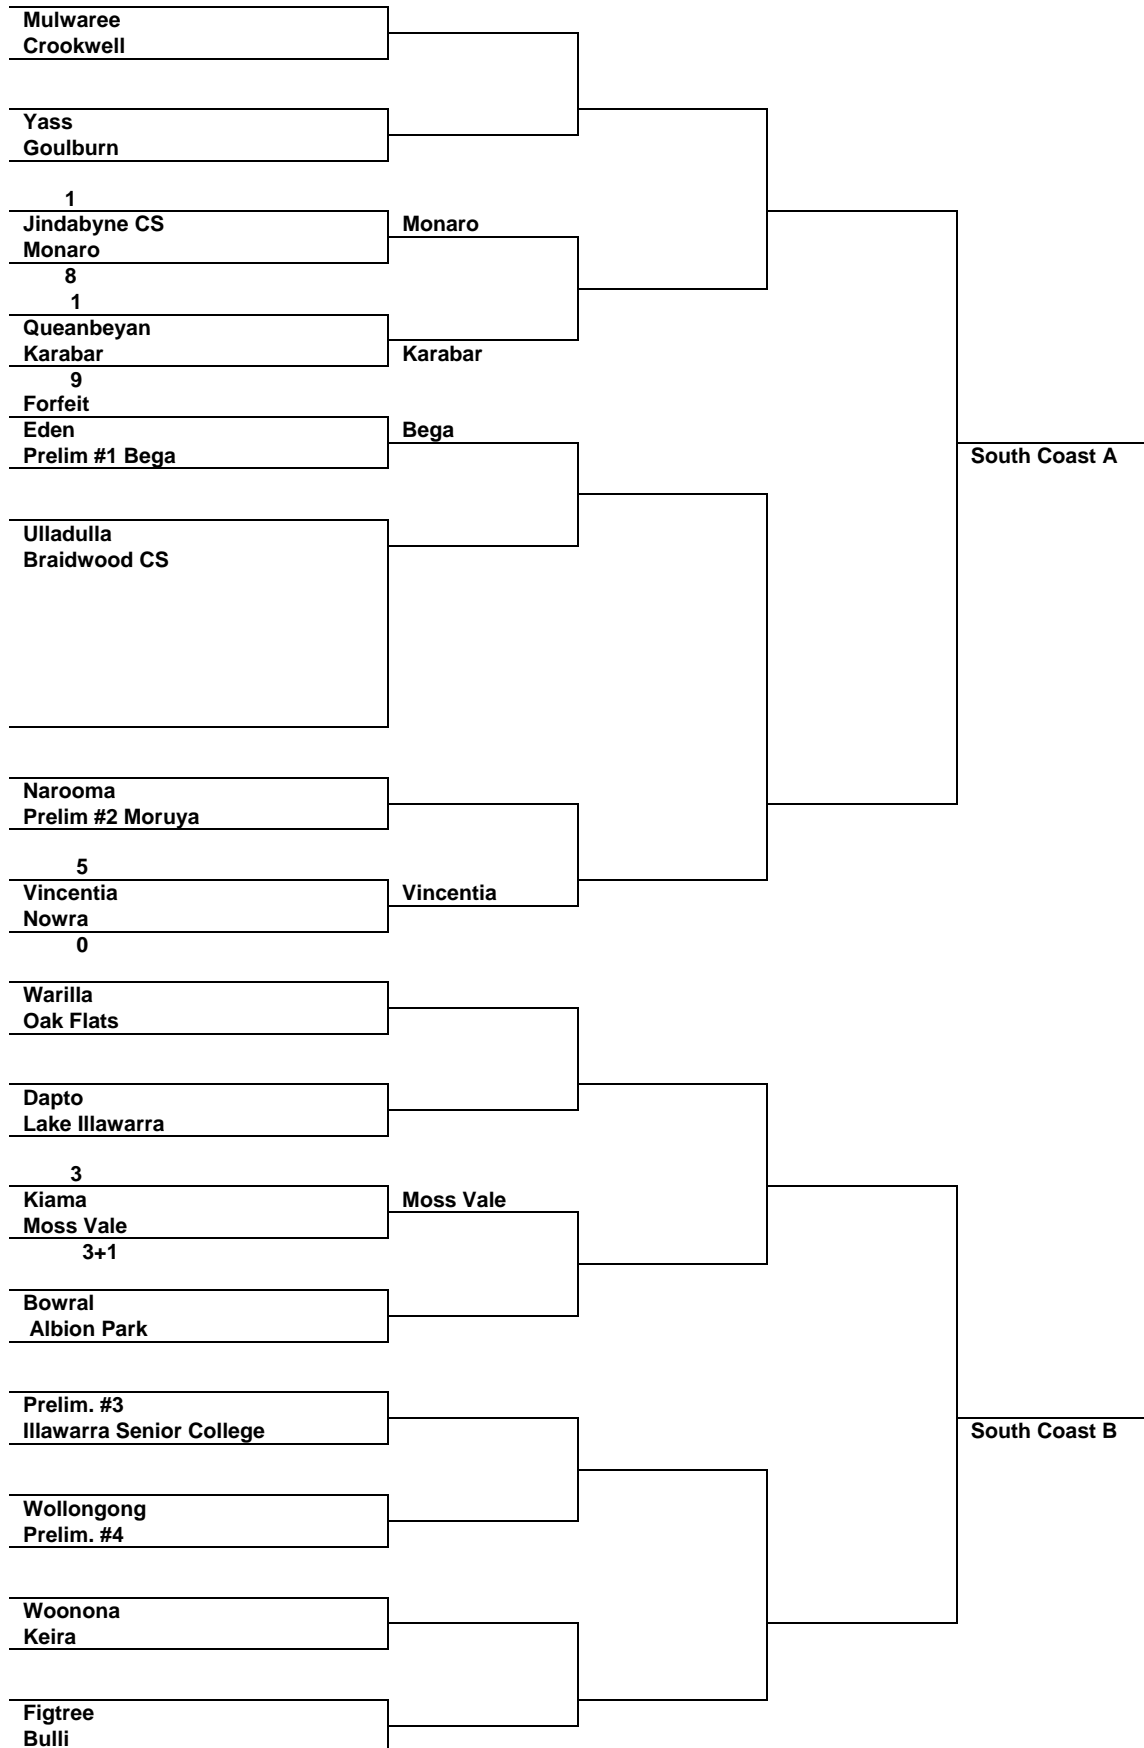

# SOUTH COAST OPEN GIRLS ERREA TROPHY K.O. 2011

**Round 1**      **Round 2**      **Round 3**      **Round 4**      **Round 5**  
 Play by 1/4/11    Play by 29/4/11    Play by 20/5/11    Play by 3/6/11    Play by TBA

Preliminary rounds to be played by 18/3/11

#1 Bombala (home) vs Bega – Bega won by forfeit  
 #2 Batemans Bay (home) vs Moruya- Moruya won 4-1

#3 Shoalhaven (home) vs Bomaderry  
#4 Corrimal (home) vs Kanahooka